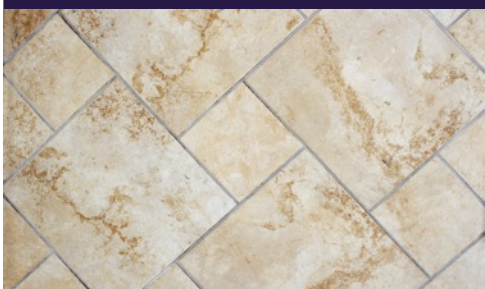

Direct Importers of Quality Italian Porcelain Tile

End of Lot and Overstocks

50% off other Daily Tile Specials

Major Italian Tile Manufacturers