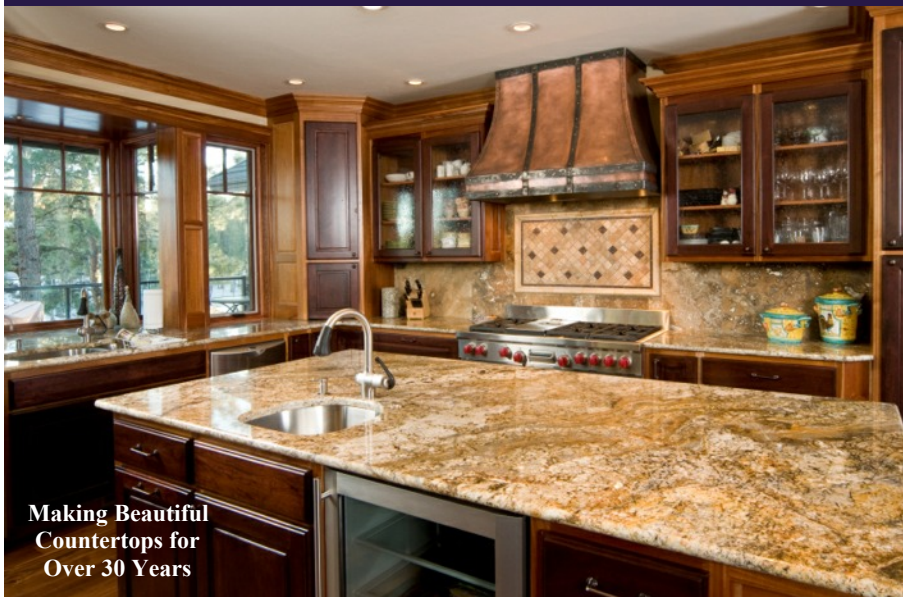

# New Granite Countertop for \$1999

Template, Delivered and Installed  
Must fit on one slab of granite up to 50 square feet

Making Beautiful  
Countertops for  
Over 30 Years